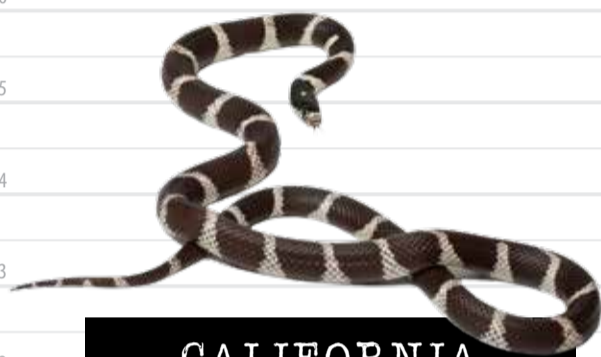

# MOST UNWANTED

BOA  
CONSTRUCTOR

RED-EARED  
SLIDER TURTLE

ASIAN BLACK-  
SPINED TOAD

AFRICAN PYGMY  
HEDGEHOG

CALIFORNIA  
KINGSLAKE

GREEN  
IGUANA

AMERICAN  
ALLIGATOR

VEILED  
CHAMELEON

INDIAN PALM  
SQUIRREL

CORN  
SNAKE